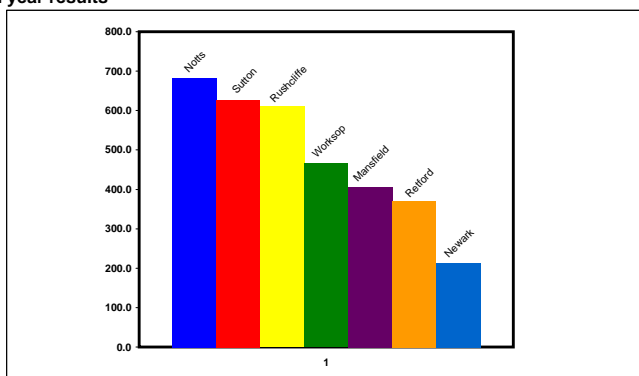

Cross Country Track and Field Sportshall
Nottinghamshire Mini League

web site:- www.notts-minileague.co.uk

Sat-01-Jul-17

Notts Mini League Match 3

Ashfield School

Kirkby in Ashfield

Index of Contents	page
overall results	1
AOM and Record Details	2
Timetable	3
U11 Girls	4 & 5
U11 Boys	6 & 7
U13 Girls	8 to 10
U13 Boys	11 & 12
U15 Girls	13 & 14
U15 Boys	15 & 16
U17 / U09	17
Day chart	18
Acknowledgements	20

Overall year results

Today's Overall results

Start Time 10:00 Finish time 02:45

Position	Number range	Club	Total Points	U11G		U11B		U13G		U13B		U15G		U15B	
1st	801-899	Notts	229.5	24	4	32	2	44	1	50	1	39	2	42	1
2nd	301-399	Rushcliffe	198.0	34	2	40	1	40	2	34	3	10	5	40	2
3rd=	401-499	Worksop	126.0	14	6	11	7	15	7	30	4	35	3	22	4
3rd=	501-599	Sutton	225.5	35	1	24	4	36	3	48	2	47	1	36	3
5th	601-699	Retford	112.5	14.5	5	26	3	31	4	19	6	7	6	15	5
6th	01-99	Mansfield	144.0	30.5	3	15	5	26	5	24	5	34	4	15	5
7th	101-199	Newark	58.5	7	7	12	6	24	6	5	7	6	4	7	7
				Points	Position	Points	Position	Points	Position	Points	Position	Points	Position	Points	Position

After 44

Events Recorded

Athletes Competing 247

Number of races 74

Number of results recorded 612

Years Overall results after Match 3

Overall	U 11 Girls	U11 Boys	U13 Girls	U13 Boys	U 15 Girls	U15 Boys
Notts 683.0	Rushcliffe 107.5	Rushcliffe 112.0	Notts 134.5	Notts 150.0	Notts 129.5	Sutton 131.0
Sutton 626.5	Mansfield 97.0	Sutton 80.0	Rushcliffe 117.0	Sutton 129.5	Sutton 126.0	Notts 124.5
Rushcliffe 610.0	Sutton 81.5	Retford 75.0	Retford 115.0	Rushcliffe 107.5	Mansfield 115.0	Rushcliffe 113.0
Worksop 465.5	Notts 72.5	Notts 72.0	Sutton 78.5	Worksop 102.0	Worksop 105.5	Worksop 82.5
Mansfield 405.5	Retford 66.0	Worksop 68.0	Mansfield 72.5	Mansfield 57.0	Rushcliffe 53.0	Newark 43.0
Retford 370.0	Worksop 40.5	Mansfield 45.0	Worksop 67.0	Retford 48.0	Newark 36.0	Retford 41.0
Newark 212.5	Newark 22.0	Newark 31.0	Newark 62.5	Newark 18.0	Retford 25.0	Mansfield 19.0

Athletes Please note

From our Mini League results we shall be picking our U13 - U15 Intercounties team for the Annual seven counties match to be held on [Saturday 9th Sept](#) at the Pringles Stadium Nuneaton This is a prestige event and should not be missed. Please if you are one of the top athletes in any event please keep this date free as you may be required. Some selection will be taking place in the next couple of months and the final selection will be at the Team managers meeting on the 26th July. All selected athletes must have completed in at least two mini league matches and compete for a Nottinghamshire club. Please ask if you have any queries

2017 Mini League Track and Field Events

Notts Mini League Match 1	Sun-07-May-17	Harvey Hadden	Nottingham
Notts Mini League Match 2	Sun-11-Jun-17	Bingham	Toothill School Bingham
Notts Mini League Match 3	Sat-01-Jul-17	Ashfield School	Kirkby in Ashfield
Notts Mini League Match 4	Sat-22-Jul-17	Harvey Hadden	Nottingham
Half year selection Meeting	Wed-26-Jul-17	Team Managers	Mansfield Wodhouse
Mini League Intercounties	Sat-09-Sep-17	Pingles Stadium	Nuneaton